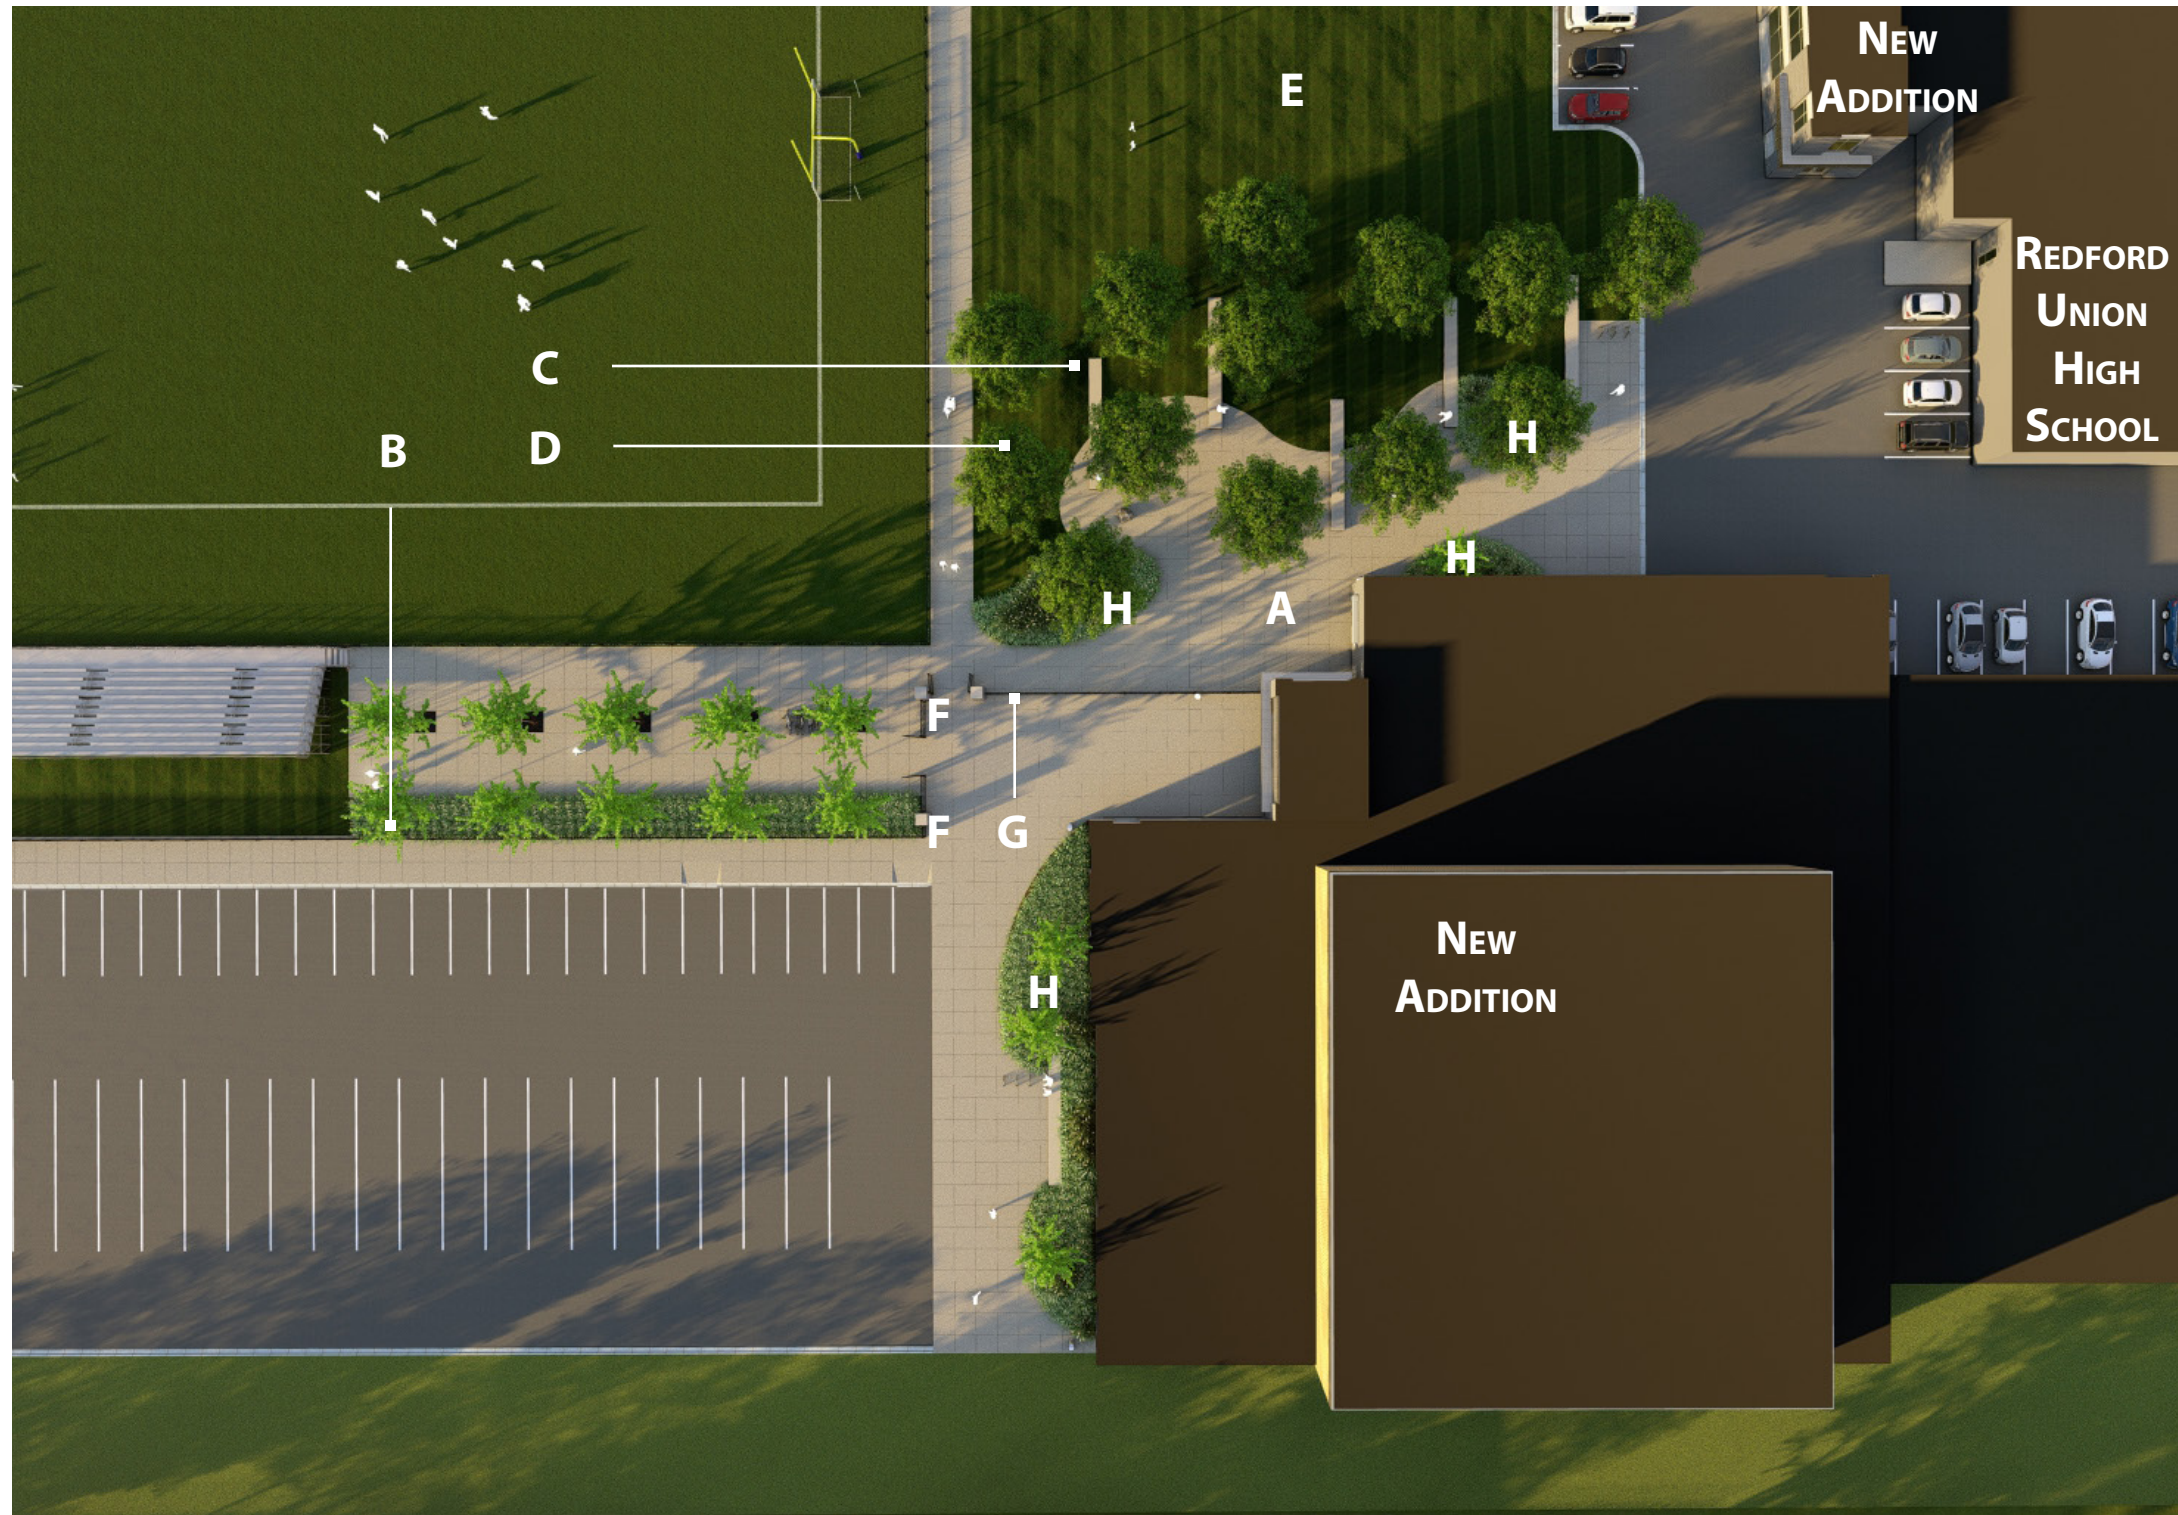

3D RENDERING

CONCEPTUAL SITE PLAN DESIGN / REDFORD UNION HIGH SCHOOL
MAY 5TH, 2023

LEGEND:

- A. PLAZA
- B. SHADE TREES
- C. SEAT WALL, TYP.

- D. CONTOURED LAWN
- E. OPEN LAWN
- F. NEW FENCE
- G. PLANTING

- H. GATES/COLUMNS/ENTRY
- I. BIKE PARKING
- J. TREE GRATE

3D RENDERING - PLAN

CONCEPTUAL SITE PLAN DESIGN / **REDFORD UNION HIGH SCHOOL**
 MAY 5TH, 2023

**SITE PLAN
RENDERING**

LEGEND:

- A. PLAZA
- B. TREE LINED WALK
- C. SEAT WALL

D. CONTOURED LANDSCAPE

- E. OPEN LAWN
- F. NEW COLUMNS
- G. NEW FENCE