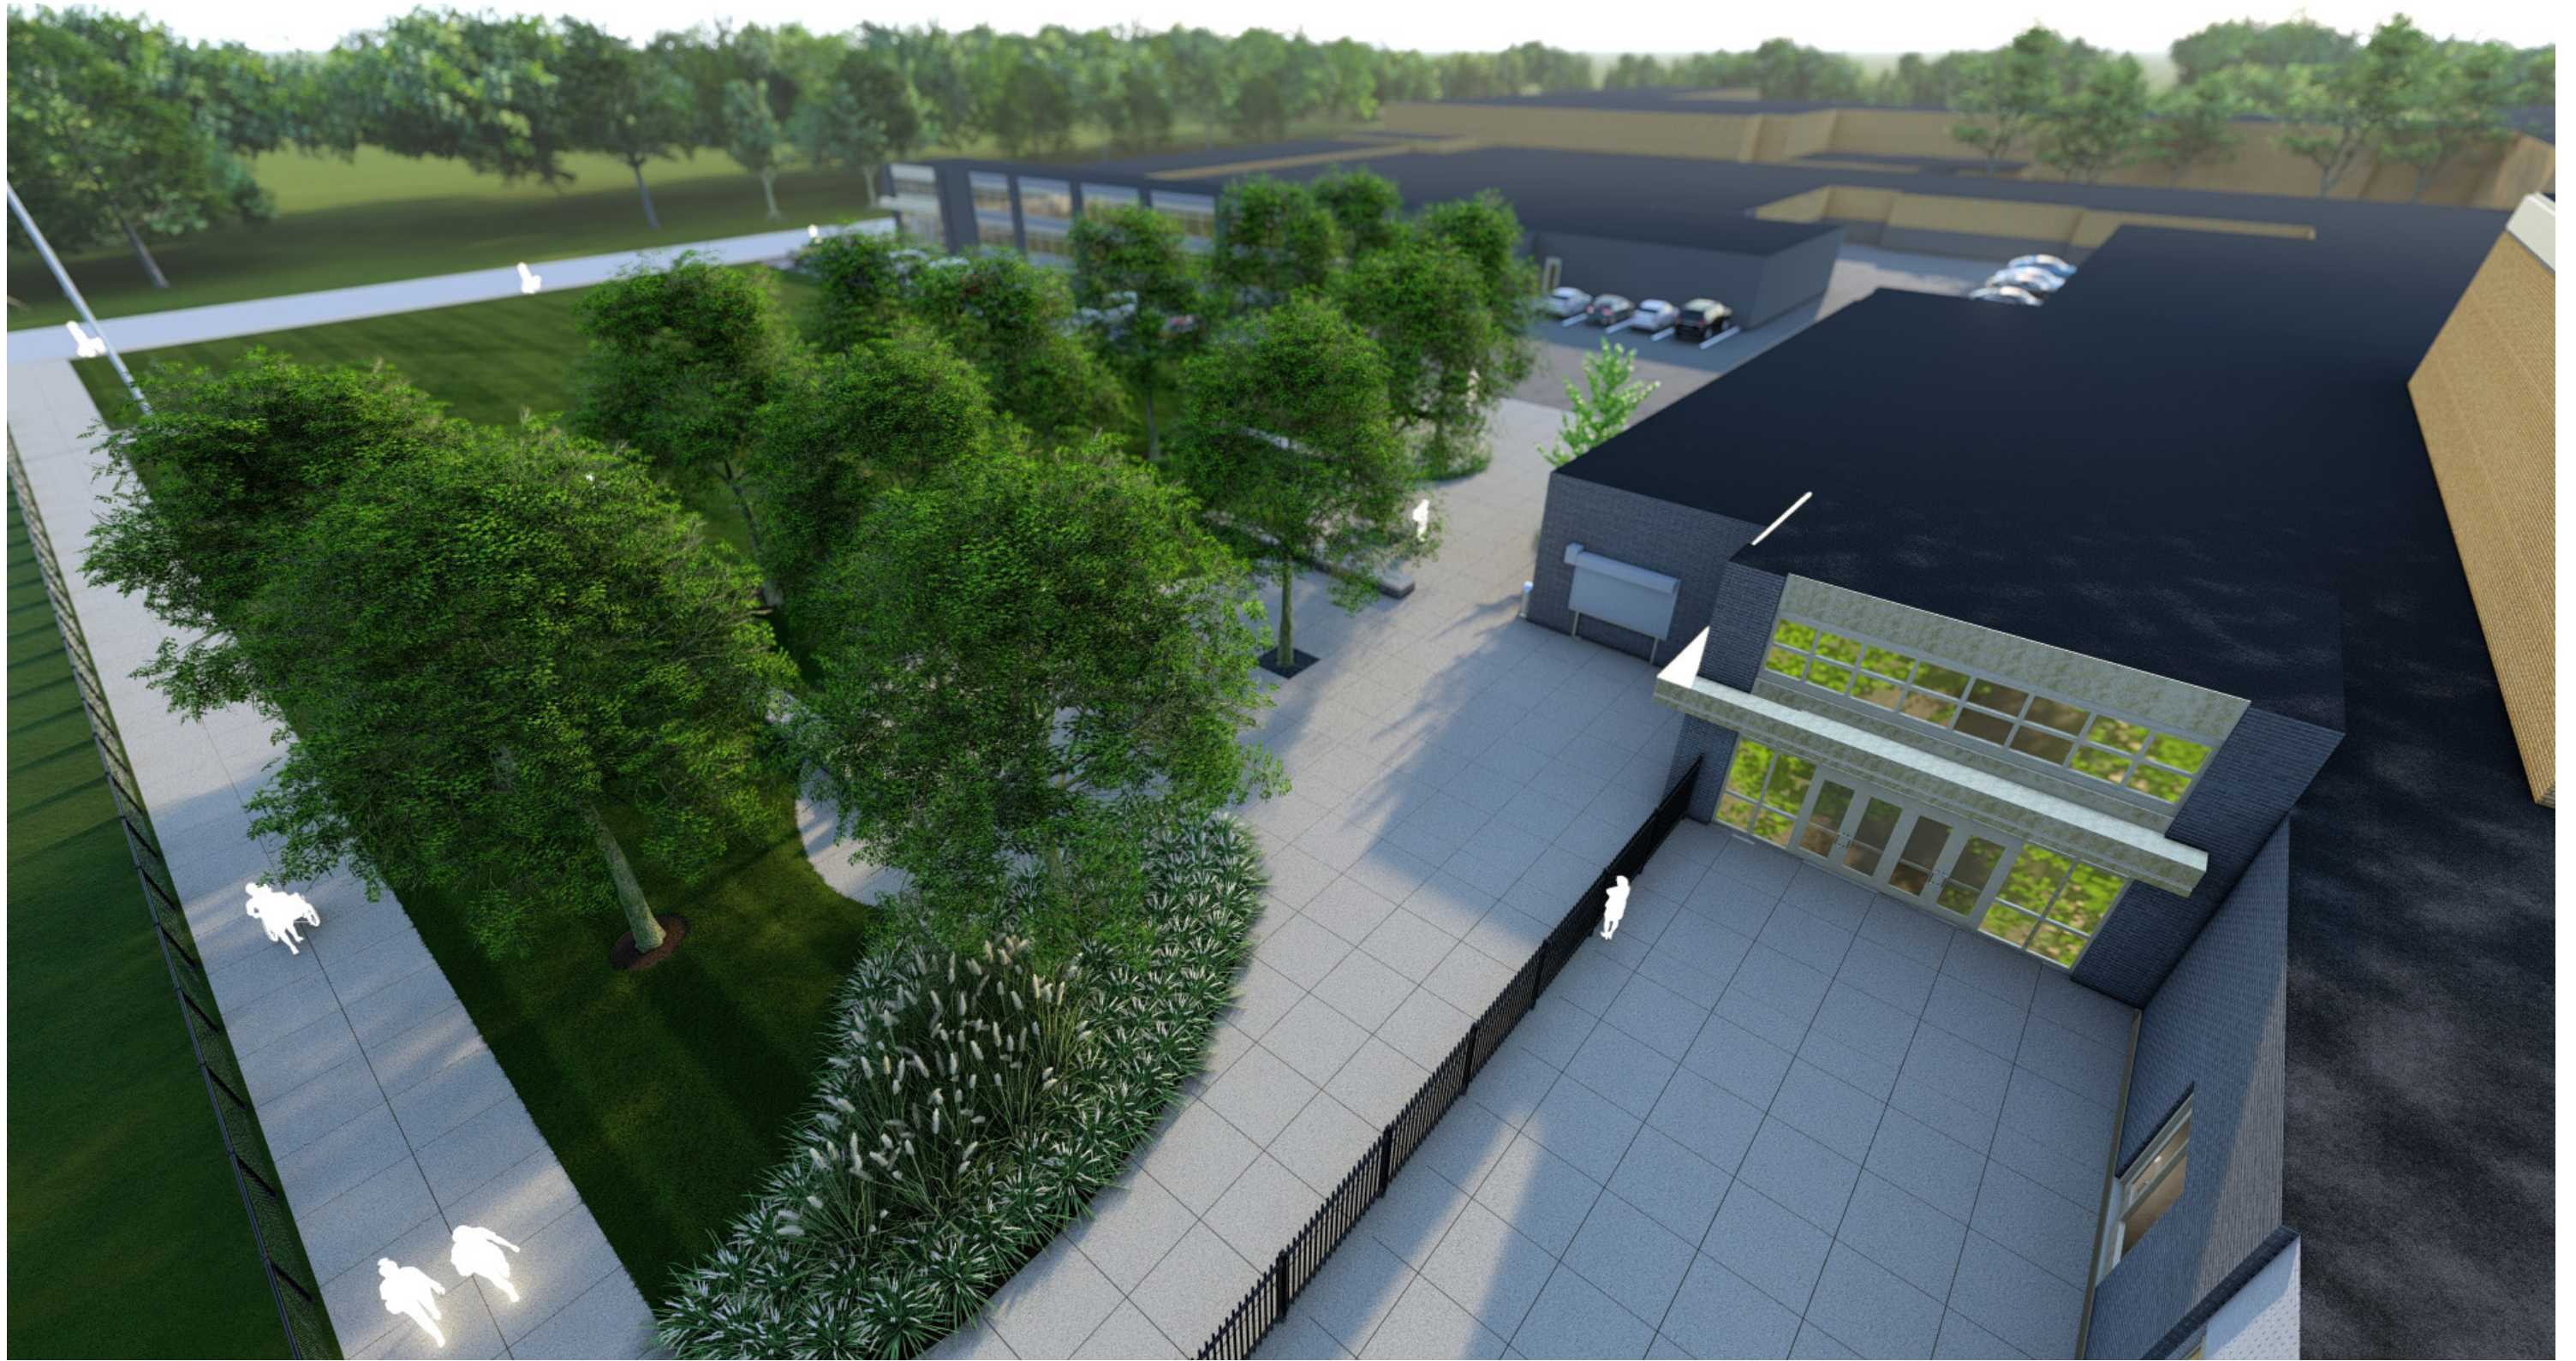

REDFORD UNION HIGH SCHOOL / CONCEPTUAL SITE PLAN DESIGN

MAY 5TH, 2023

ZAREMBA
& COMPANY

FRENCH
associates

architects planners interiors

THIS RENDERING DEPICTS DESIGN INTENT ONLY FOR ILLUSTRATIVE PURPOSES AND IS SUBJECT TO VARIATION IN SIZE, COLOR, AND NATURAL TEXTURE. PLANT MATERIALS ARE SHOWN AT OR NEAR MATURE SIZE. REFER TO CONTRACT DOCUMENTS FOR SIZE AT INSTALLATION.

3D RENDERING

CONCEPTUAL SITE PLAN DESIGN / **REDFORD UNION HIGH SCHOOL**
MAY 5TH, 2023

THIS RENDERING DEPICTS DESIGN INTENT ONLY FOR ILLUSTRATIVE PURPOSES AND IS SUBJECT TO VARIATION IN SIZE, COLOR, AND NATURAL TEXTURE. PLANT MATERIALS ARE SHOWN AT OR NEAR MATURE SIZE. REFER TO CONTRACT DOCUMENTS FOR SIZE AT INSTALLATION.