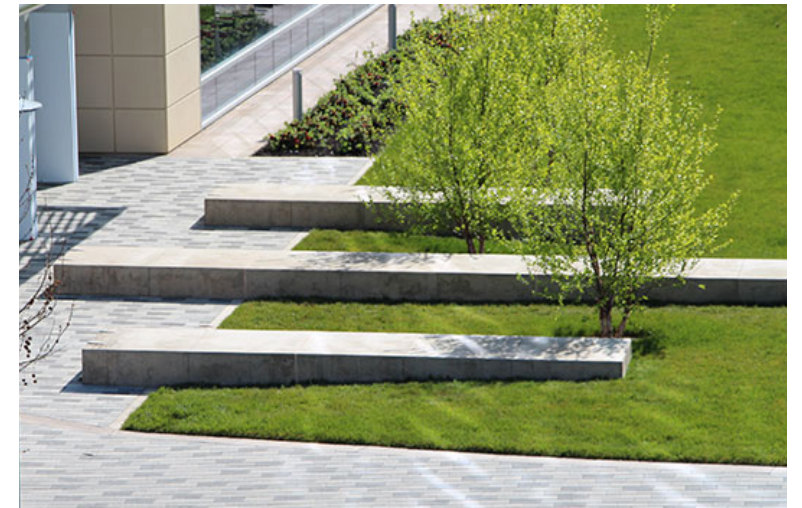

**SITE PLAN
RENDERING**

LEGEND:

- A. PLAZA
- B. TREE LINED WALK
- C. SEAT WALL

D. CONTOURED LANDSCAPE

- E. OPEN LAWN
- F. NEW COLUMNS
- G. NEW FENCE

H. PLANTING