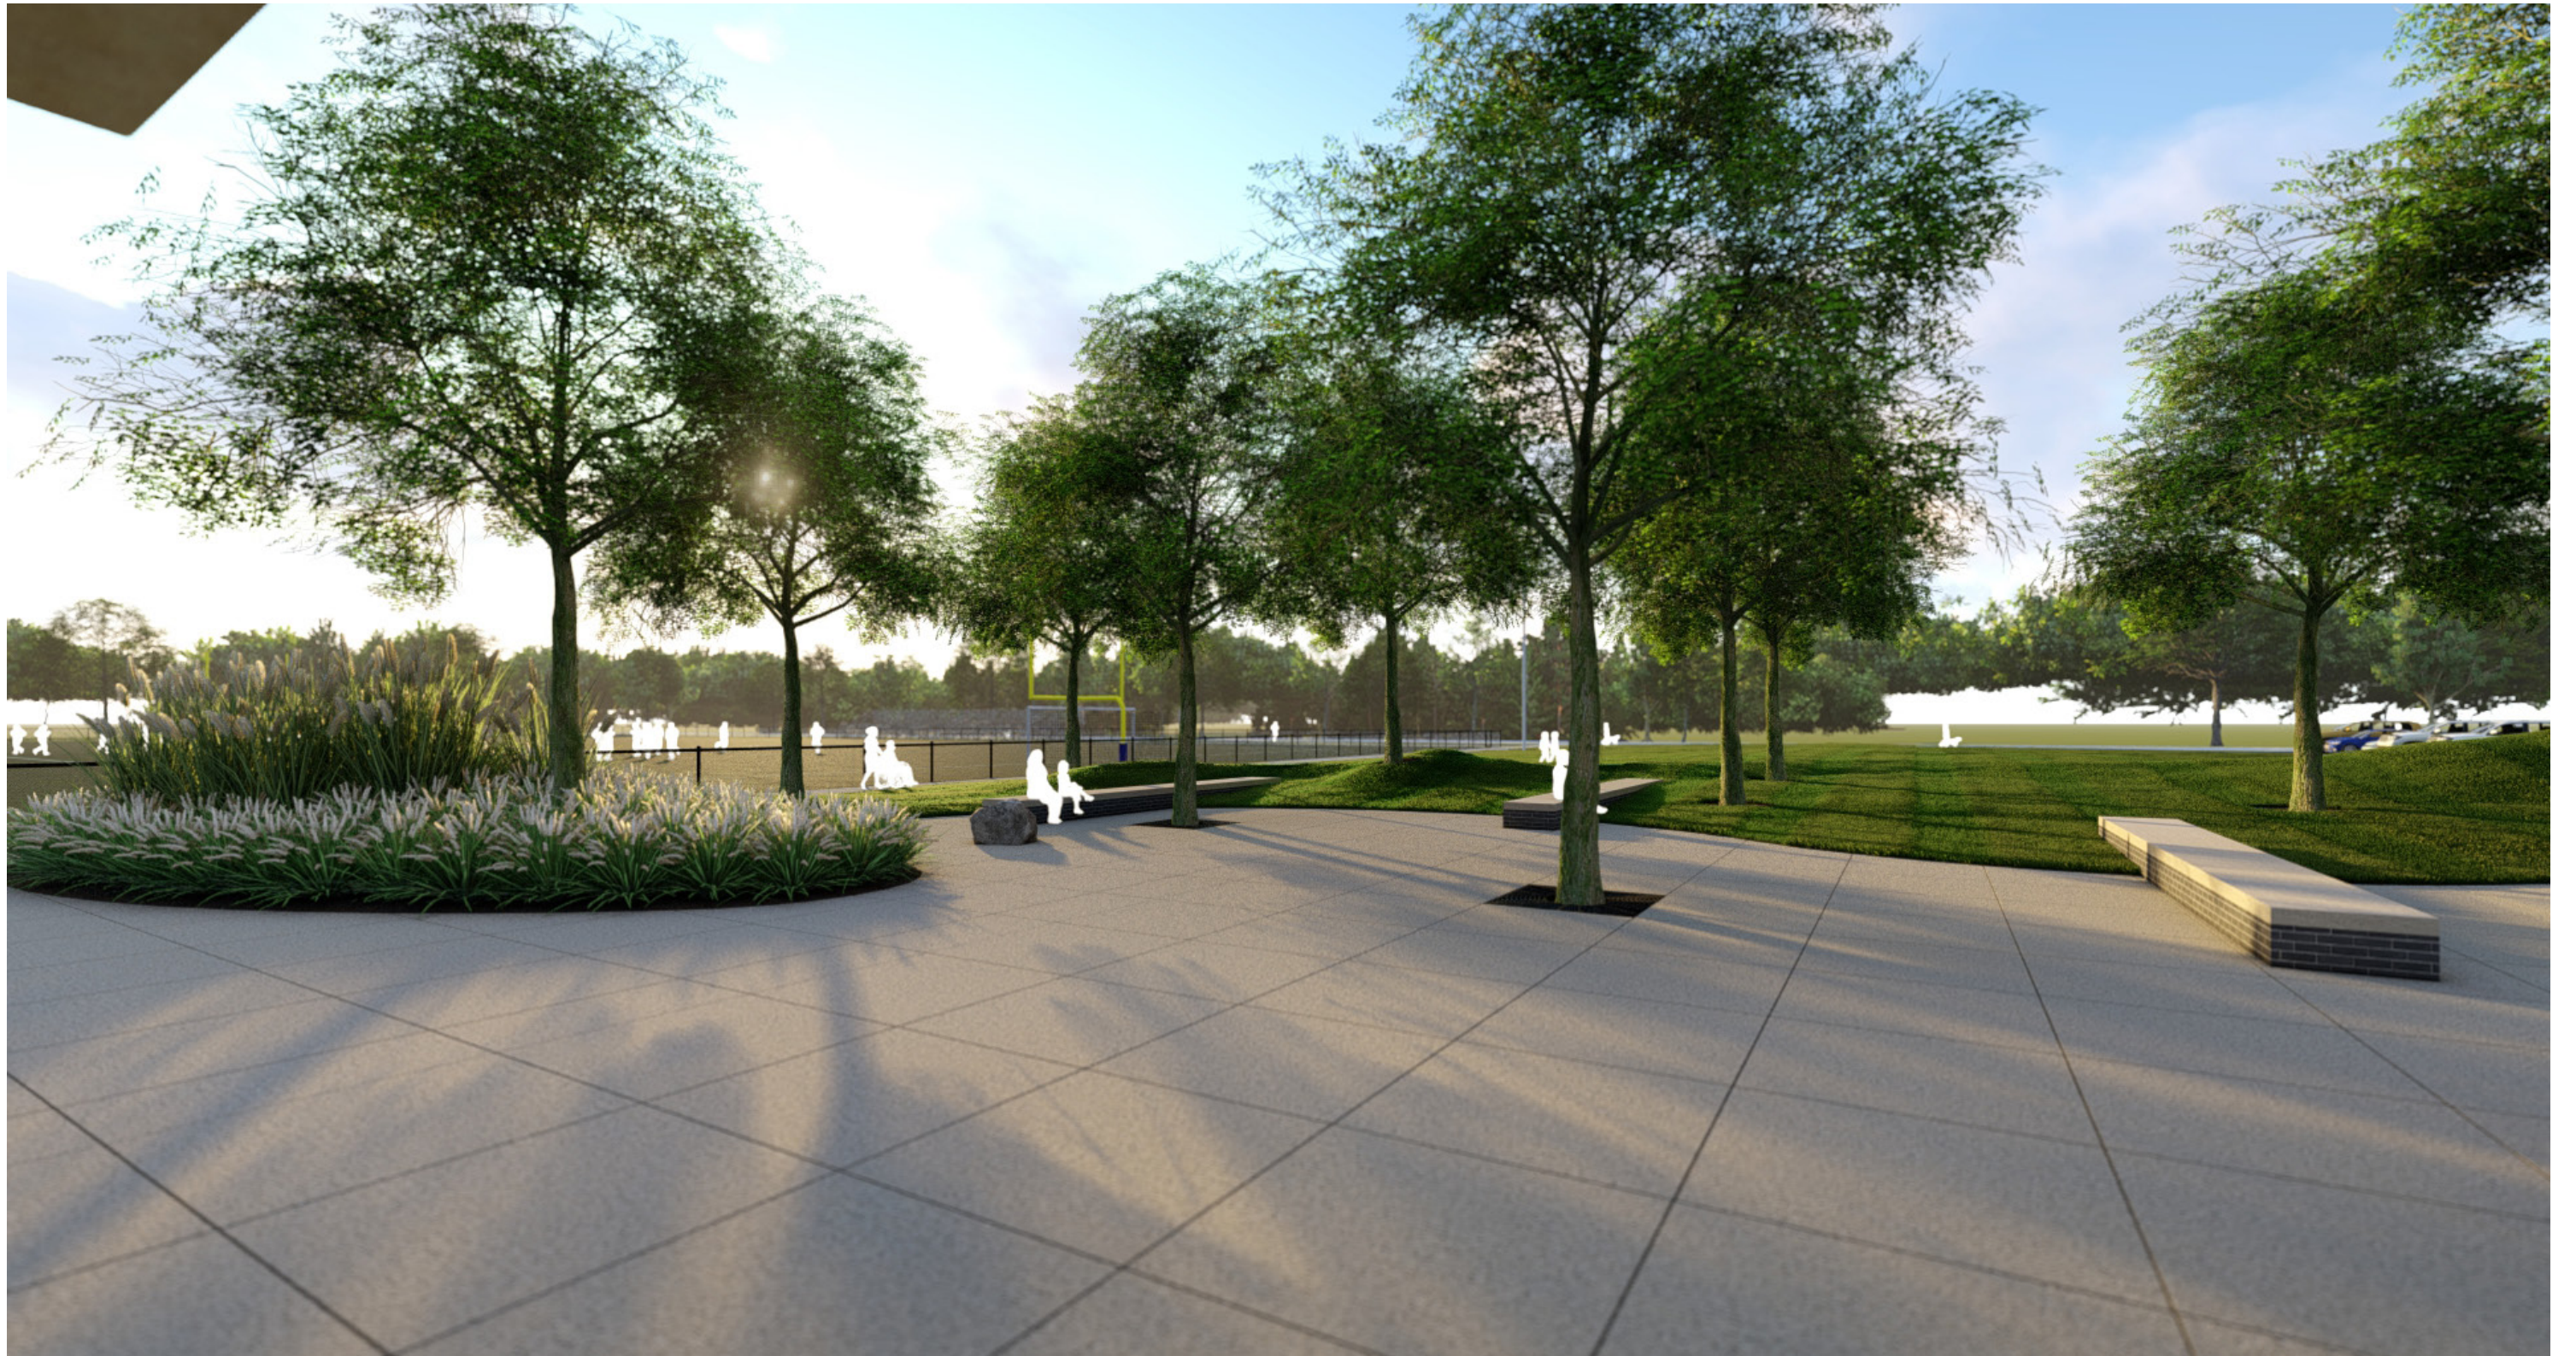

THIS RENDERING DEPICTS DESIGN INTENT ONLY FOR ILLUSTRATIVE PURPOSES AND IS SUBJECT TO VARIATION IN SIZE, COLOR, AND NATURAL TEXTURE. PLANT MATERIALS ARE SHOWN AT OR NEAR MATURE SIZE. REFER TO CONTRACT DOCUMENTS FOR SIZE AT INSTALLATION.

3D RENDERING

CONCEPTUAL SITE PLAN DESIGN / **REDFORD UNION HIGH SCHOOL**
MAY 5TH, 2023