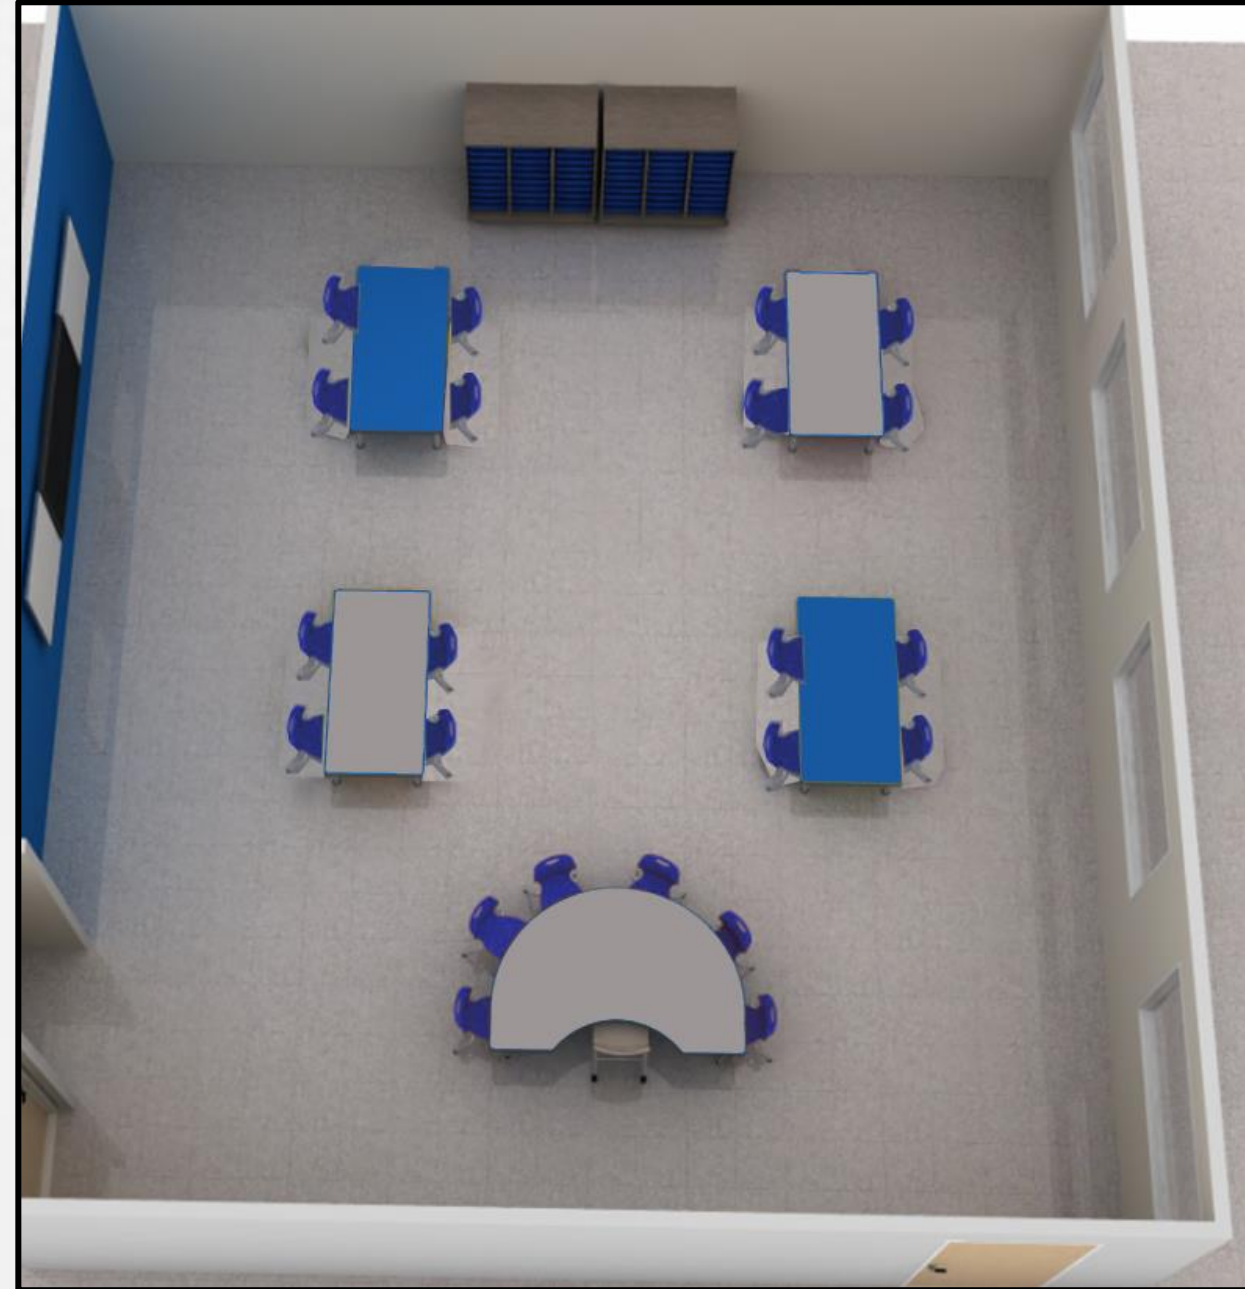

# MacGowan

MacGowan - Multipurpose Space (~52)

MacGowan - Classrooms (3 - 28 Students)

Armor Edge (Spray on edge)

MacGowan - District Board Meeting Room (44)

Task Chair

Nesting Chair

Flip top nesting tables

# Beech

**Beech** - Kindergarten Classroom (18 students)

Beech - 1<sup>st</sup> Grade Classroom (30 Students)