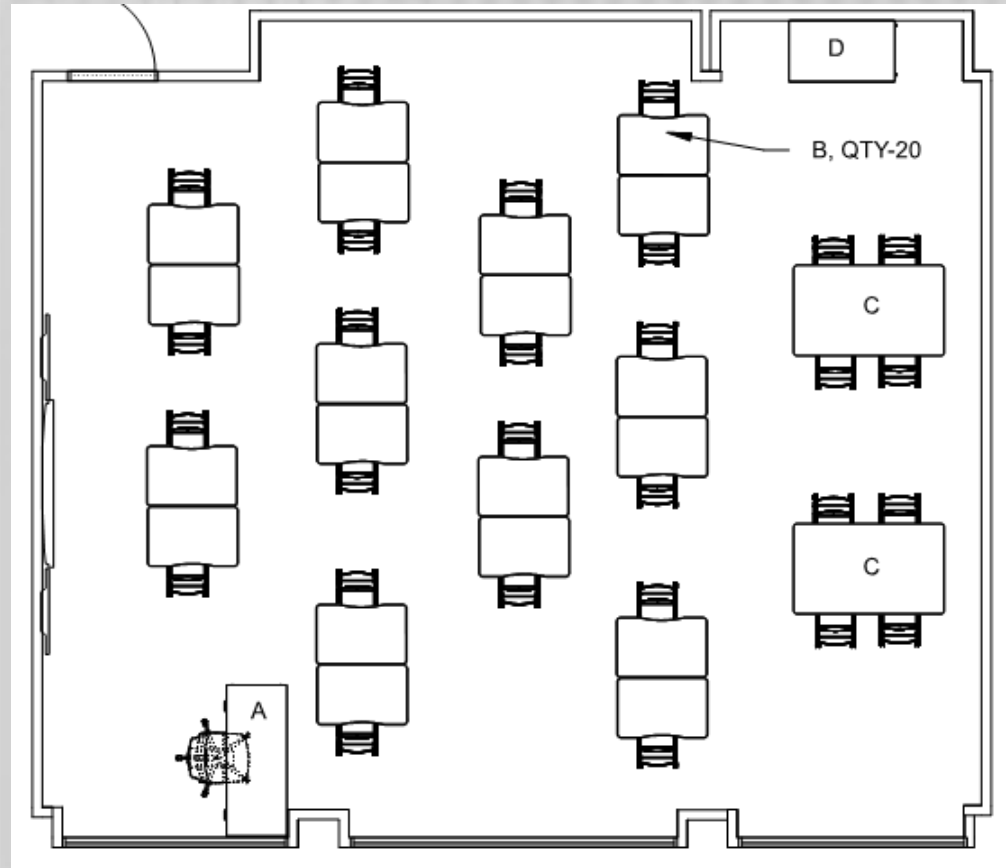

## Furniture Package

# MacGowan

MacGowan - Multipurpose Space (~52)

MacGowan - Classrooms (3 - 28 Students)

Armor Edge (Spray on edge)

MacGowan - District Board Meeting Room (44)

Task Chair

Nesting Chair

Flip top nesting tables

# Beech

**Beech** - Kindergarten Classroom (18 students)

Beech - 1<sup>st</sup> Grade Classroom (30 Students)