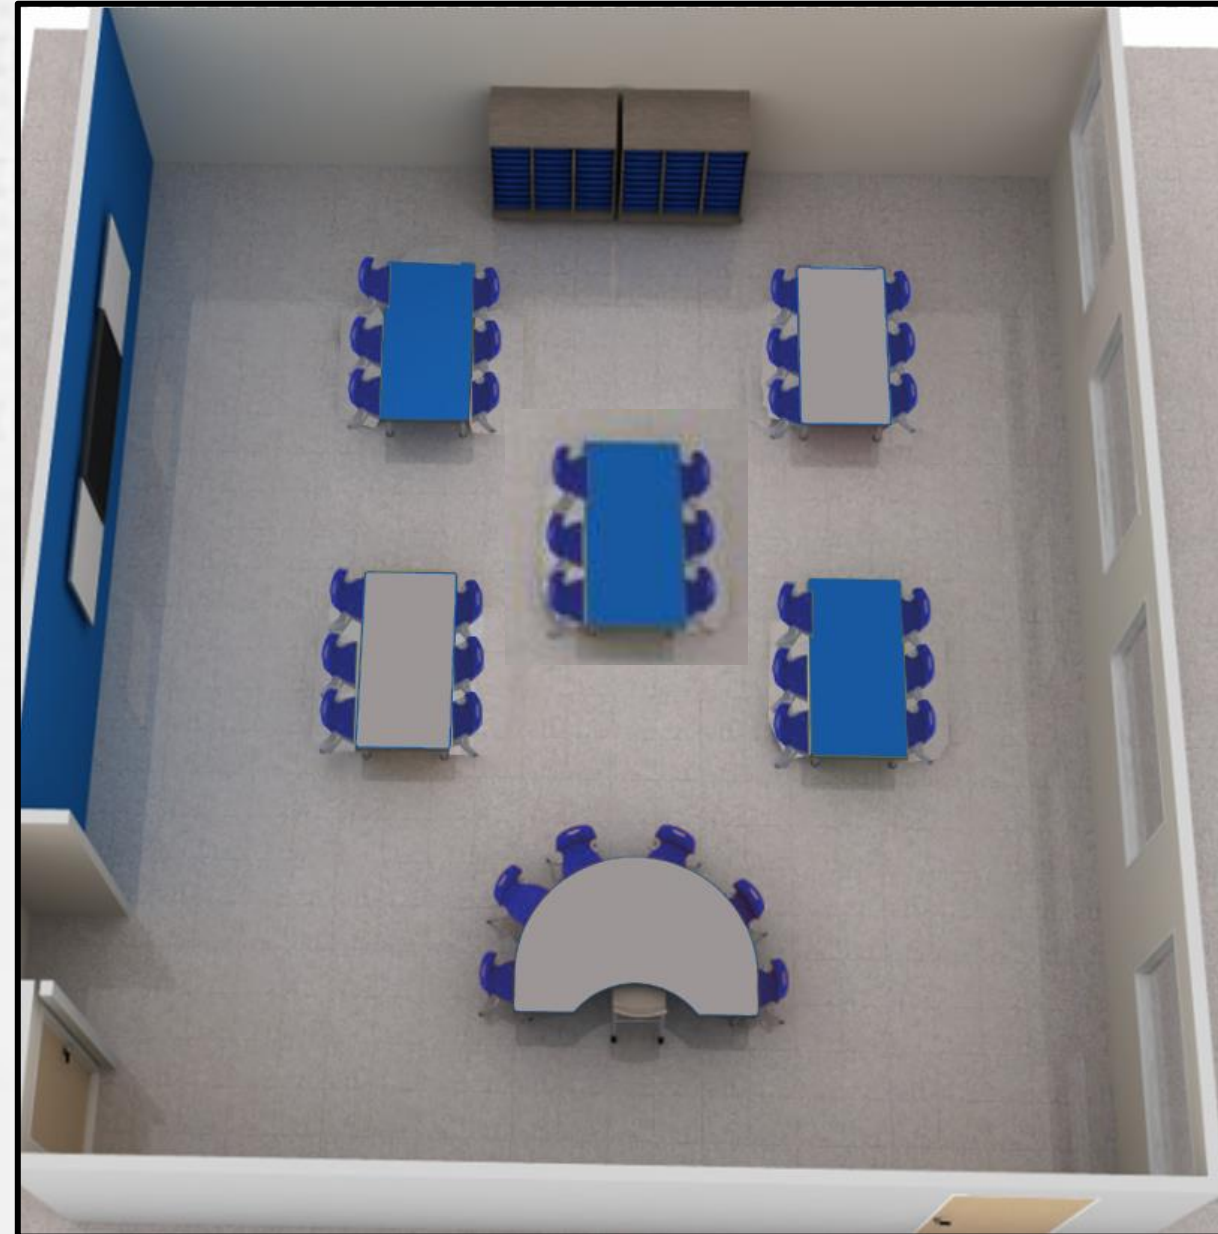

# MacGowan

MacGowan - Multipurpose Space (~52)

MacGowan - Classrooms (3 - 28 Students)

Armor Edge (Spray on edge)

MacGowan - District Board Meeting Room (44)

Task Chair

Nesting Chair

Flip top nesting tables

# Beech

**Beech** - Kindergarten Classroom (18 students)

Beech - 1<sup>st</sup> Grade Classroom (30 Students)