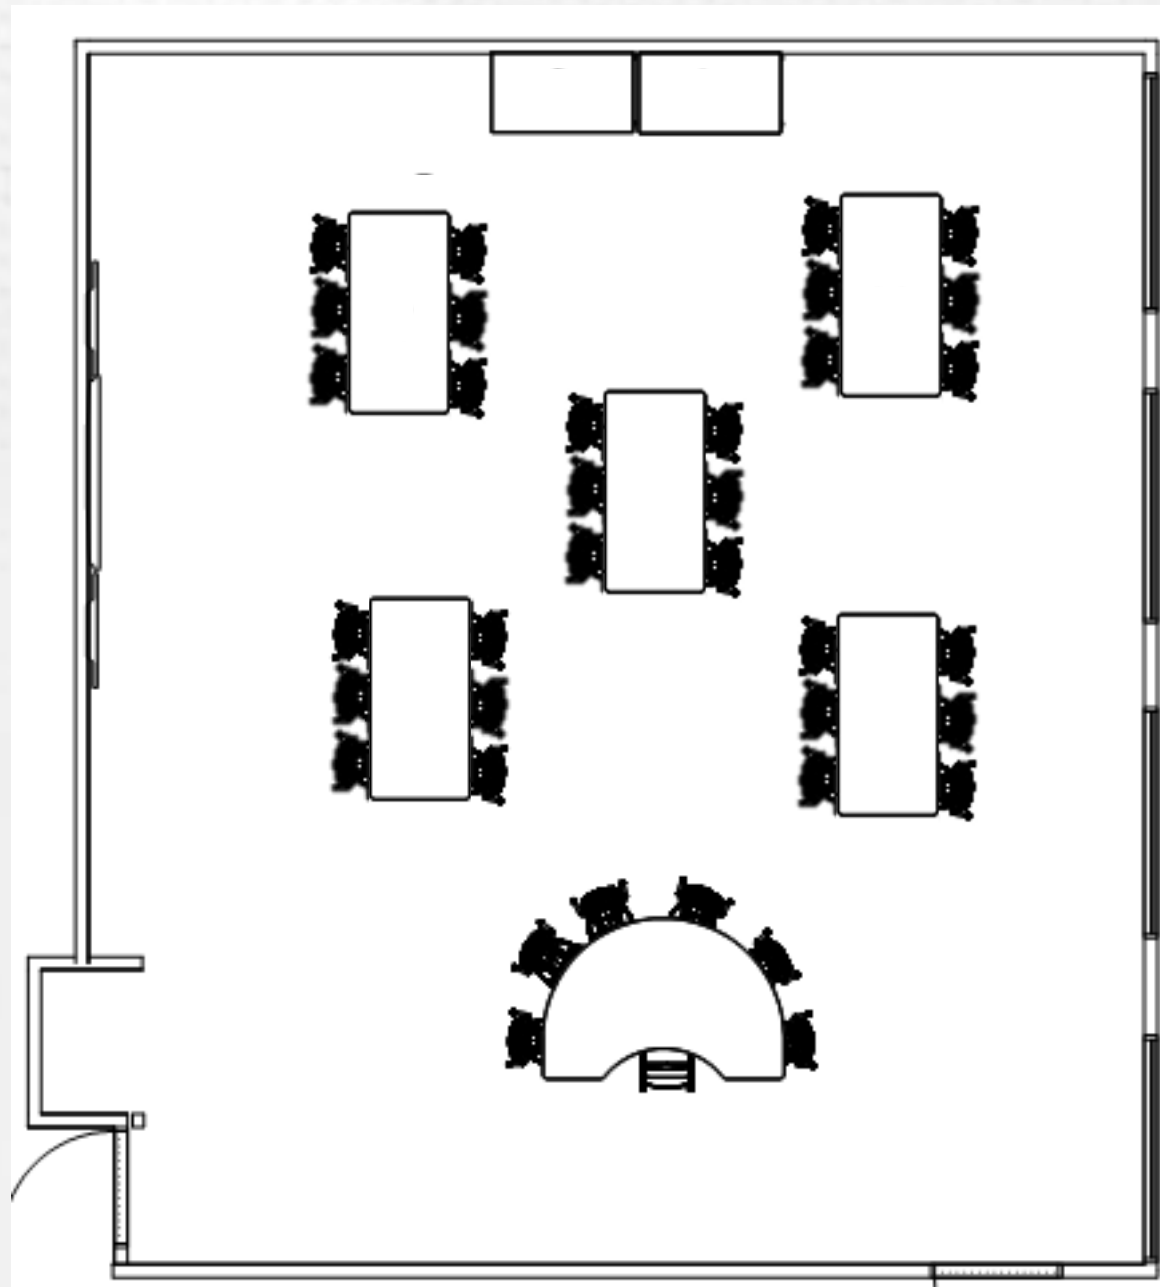

Hilbert - 1st Grade Classroom (30 Students)