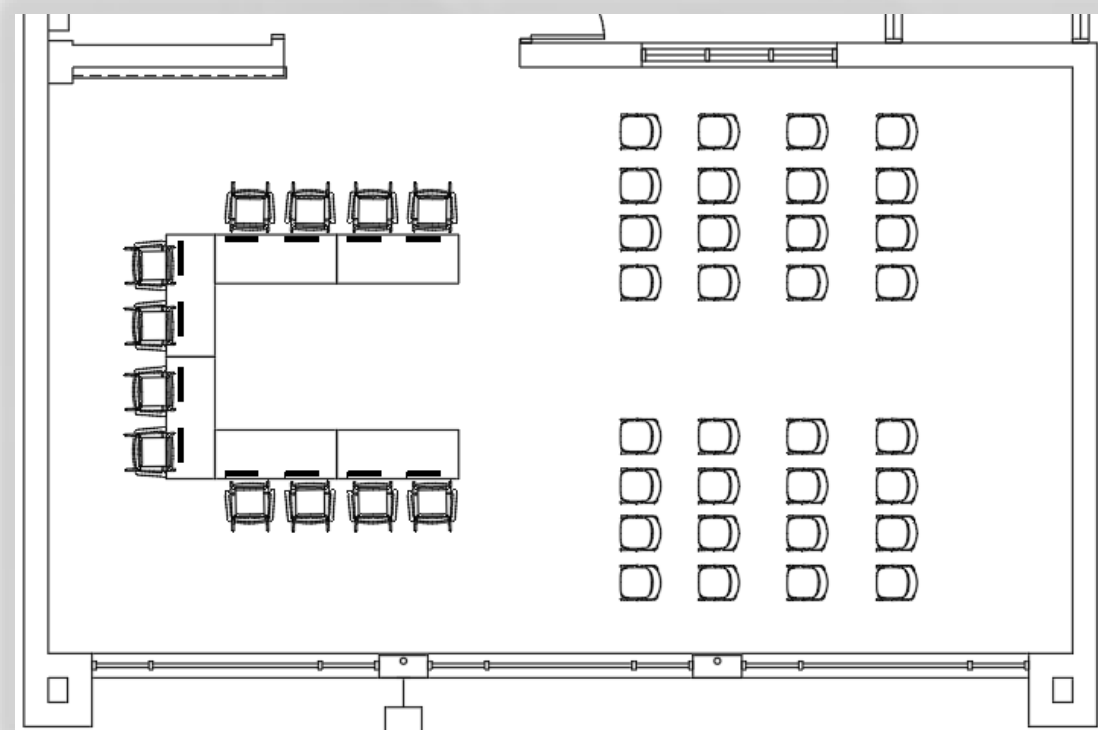

# MacGowan

MacGowan - Multipurpose Space (~52)

MacGowan - Classrooms (3 - 28 Students)

Armor Edge (Spray on edge)

MacGowan - District Board Meeting Room (44)

Task Chair

Nesting Chair

Flip top nesting tables

# Beech

**Beech** - Kindergarten Classroom (18 students)

Beech - 1<sup>st</sup> Grade Classroom (30 Students)