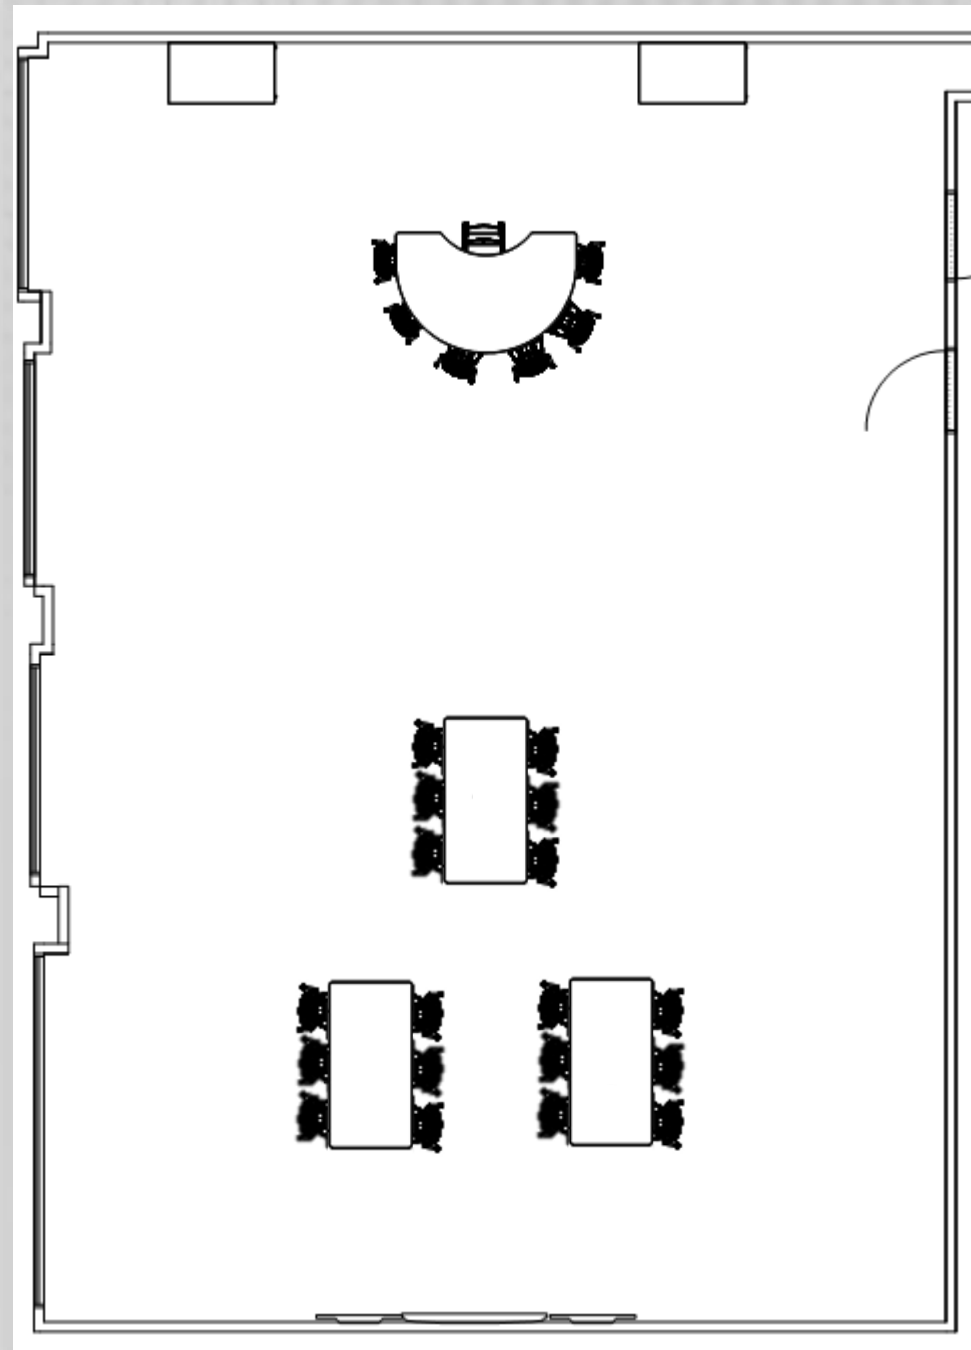

Hilbert- GSRP, Y-5, Kindergarten Classes (18 Students)