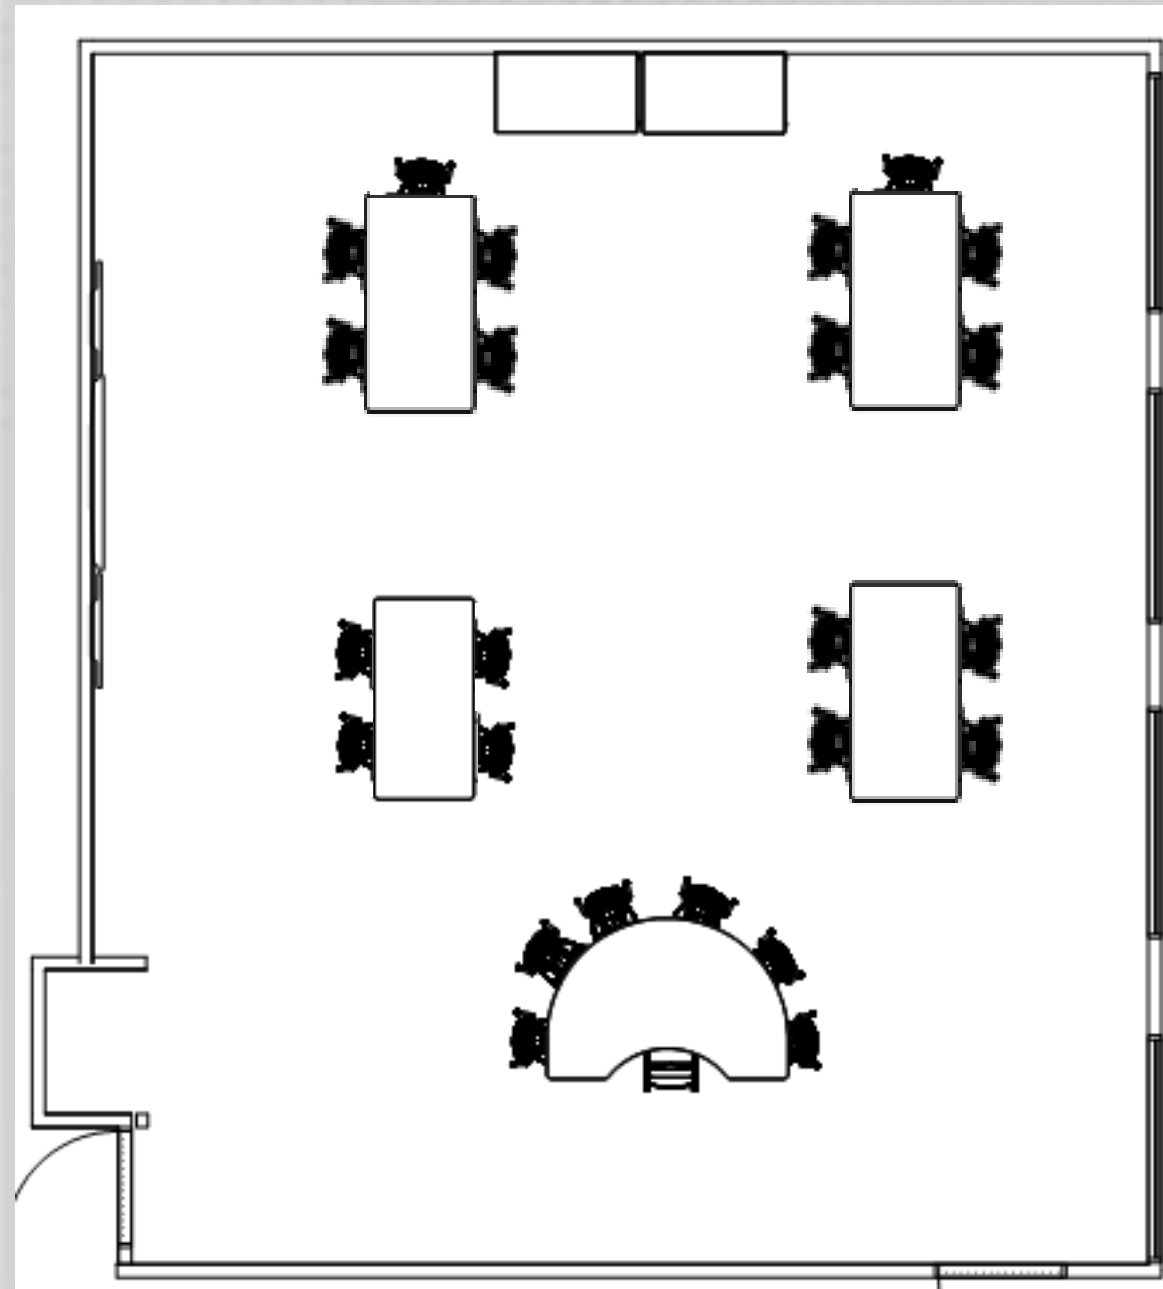

# MacGowan

MacGowan - Multipurpose Space (~52)

MacGowan - Classrooms (3 - 28 Students)

Armor Edge (Spray on edge)

MacGowan - District Board Meeting Room (44)

Task Chair

Nesting Chair

Flip top nesting tables

# Beech

**Beech** - Kindergarten Classroom (18 students)

Beech - 1<sup>st</sup> Grade Classroom (30 Students)