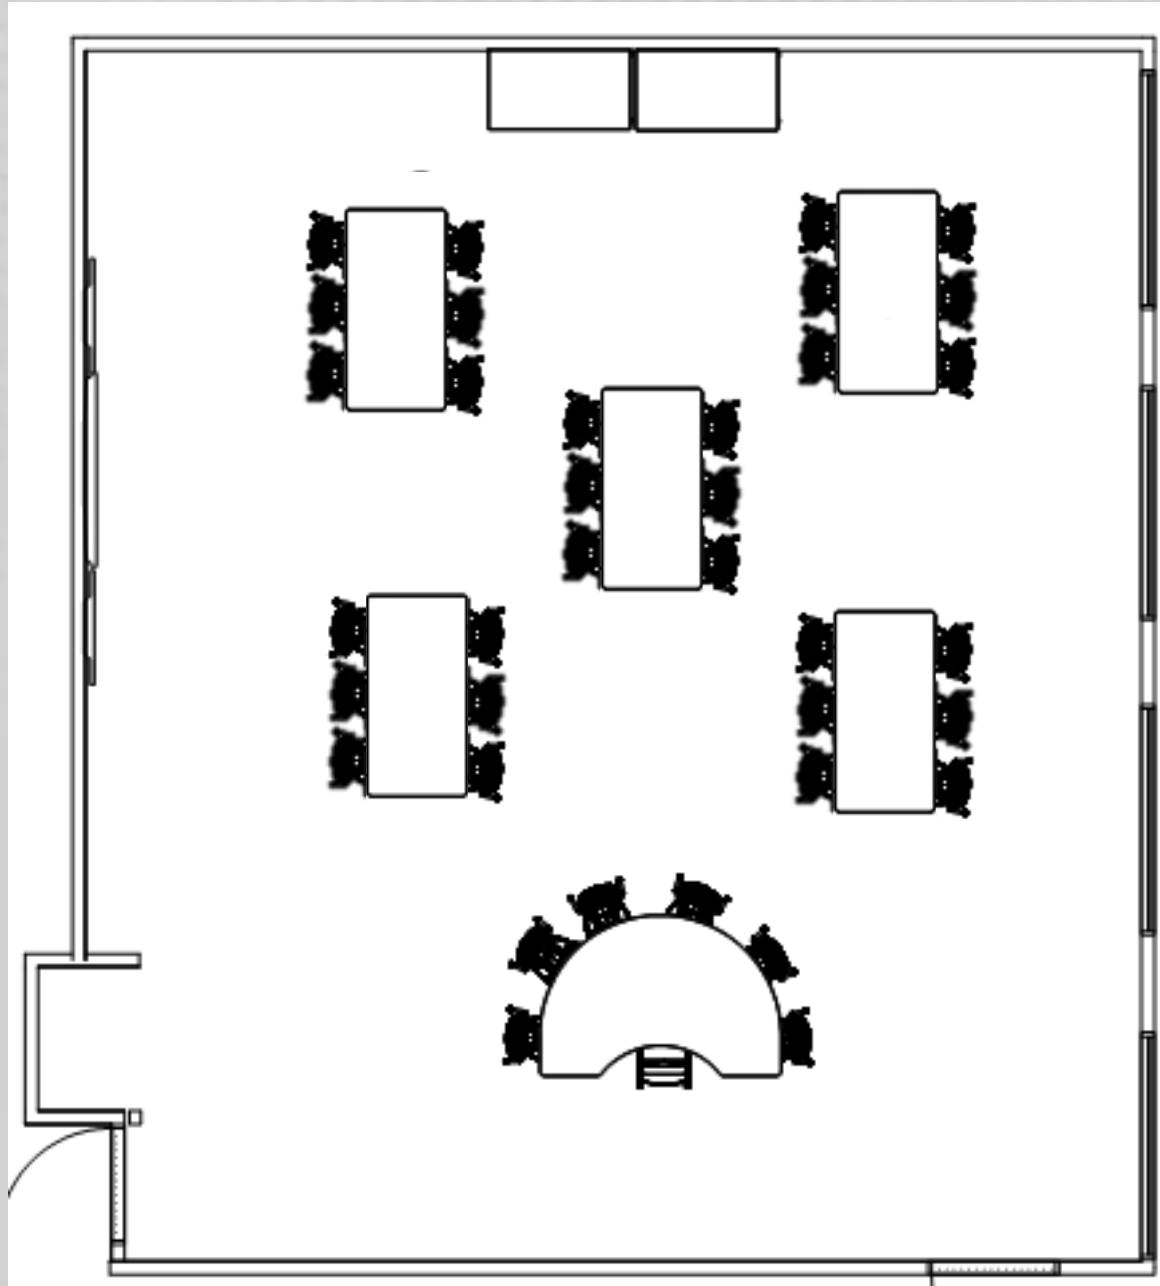

# MacGowan

MacGowan - Multipurpose Space (~52)

MacGowan - Classrooms (3 - 28 Students)

Armor Edge (Spray on edge)

MacGowan - District Board Meeting Room (44)

Task Chair

Nesting Chair

Flip top nesting tables

# Beech

**Beech** - Kindergarten Classroom (18 students)

Beech - 1<sup>st</sup> Grade Classroom (30 Students)