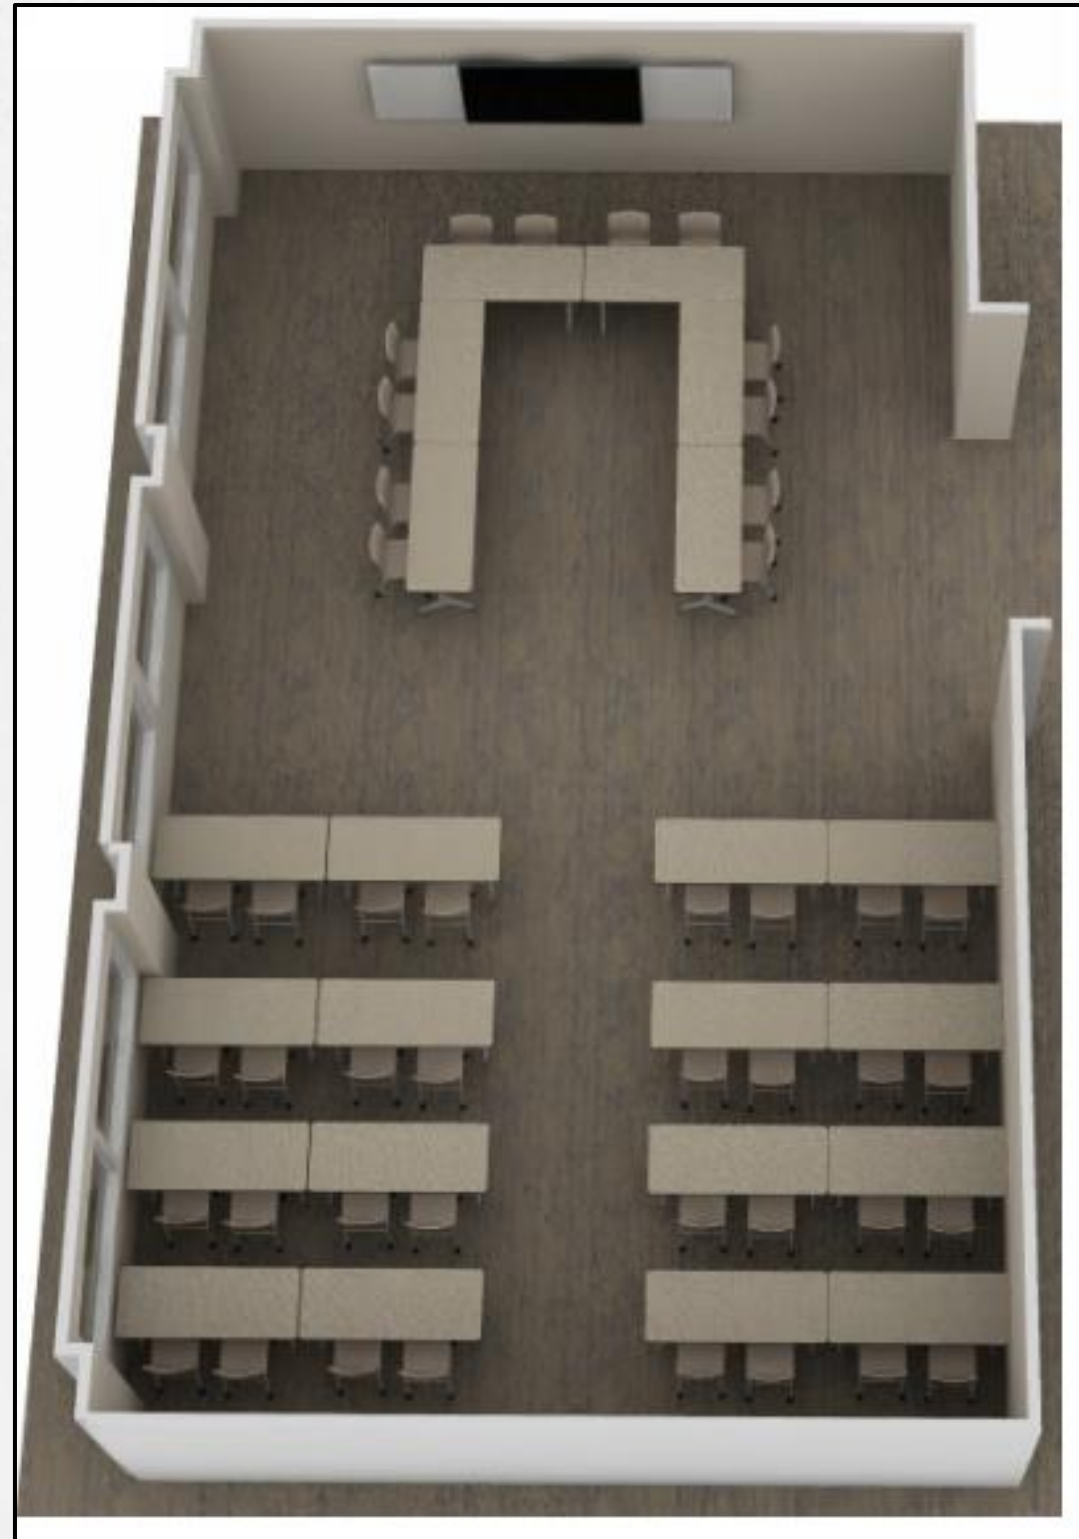

# MacGowan

MacGowan - Multipurpose Space (~52)

MacGowan - Classrooms (3 - 28 Students)

Armor Edge (Spray on edge)

MacGowan - District Board Meeting Room (44)

Task Chair

Nesting Chair

Flip top nesting tables

# Beech

**Beech** - Kindergarten Classroom (18 students)

Beech - 1<sup>st</sup> Grade Classroom (30 Students)