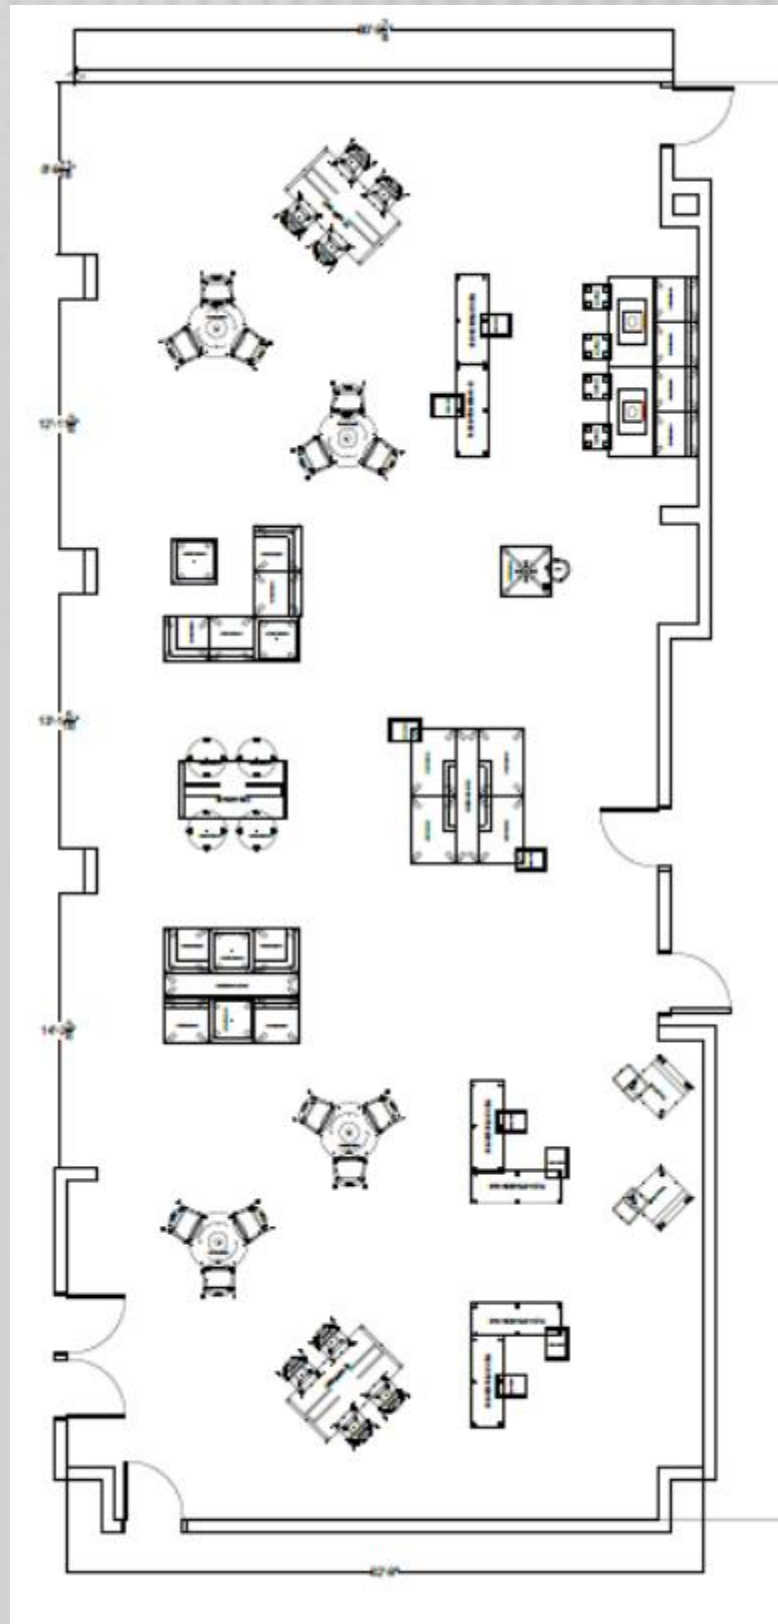

## Furniture Package

# MacGowan

MacGowan - Multipurpose Space (~52)

MacGowan - Classrooms (3 - 28 Students)

Armor Edge (Spray on edge)

MacGowan - District Board Meeting Room (44)

Task Chair

Nesting Chair

Flip top nesting tables

# Beech

**Beech** - Kindergarten Classroom (18 students)

Beech - 1<sup>st</sup> Grade Classroom (30 Students)