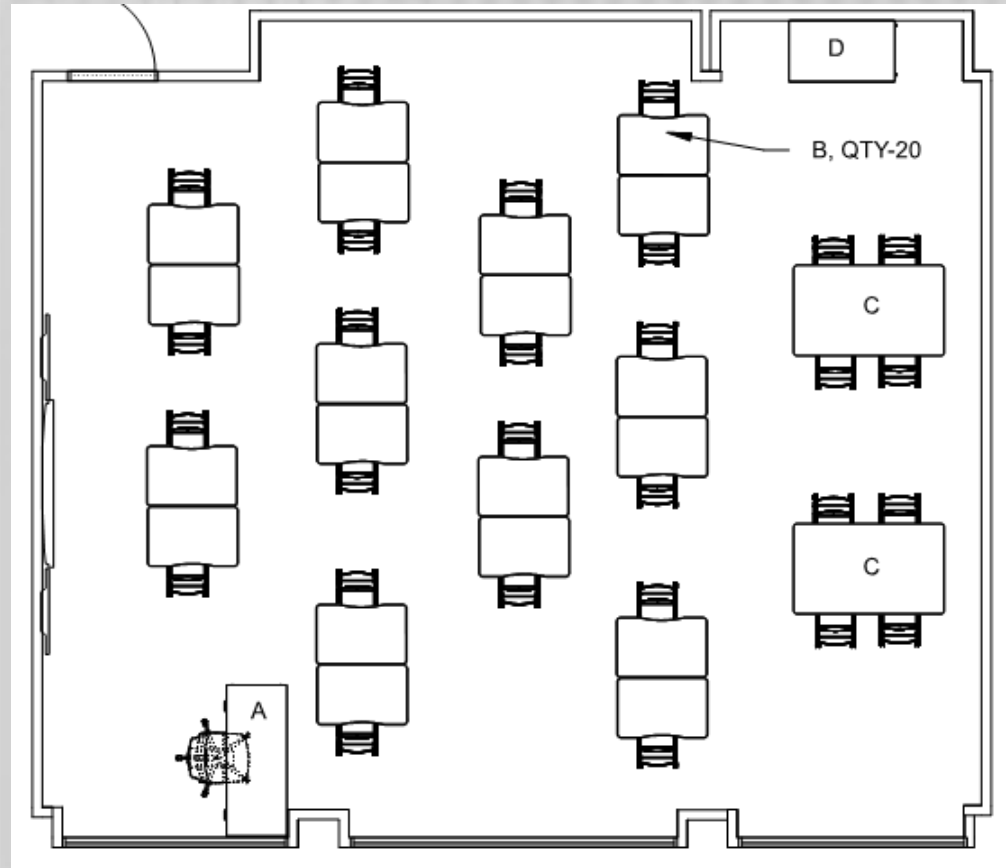

# MacGowan

MacGowan - Multipurpose Space (~52)

MacGowan - Classrooms (3 - 28 Students)

Armor Edge (Spray on edge)

MacGowan - District Board Meeting Room (44)

Task Chair

Nesting Chair

Flip top nesting tables

# Hilbert

Hilbert- GSRP, Y-5, Kindergarten Classes (18 Students)

Hilbert - 1<sup>st</sup> Grade Classroom (30 Students)

Hilbert - 4<sup>th</sup> - 6<sup>th</sup> Grade Classrooms (28 Students)

Adjustable Height –Single desks