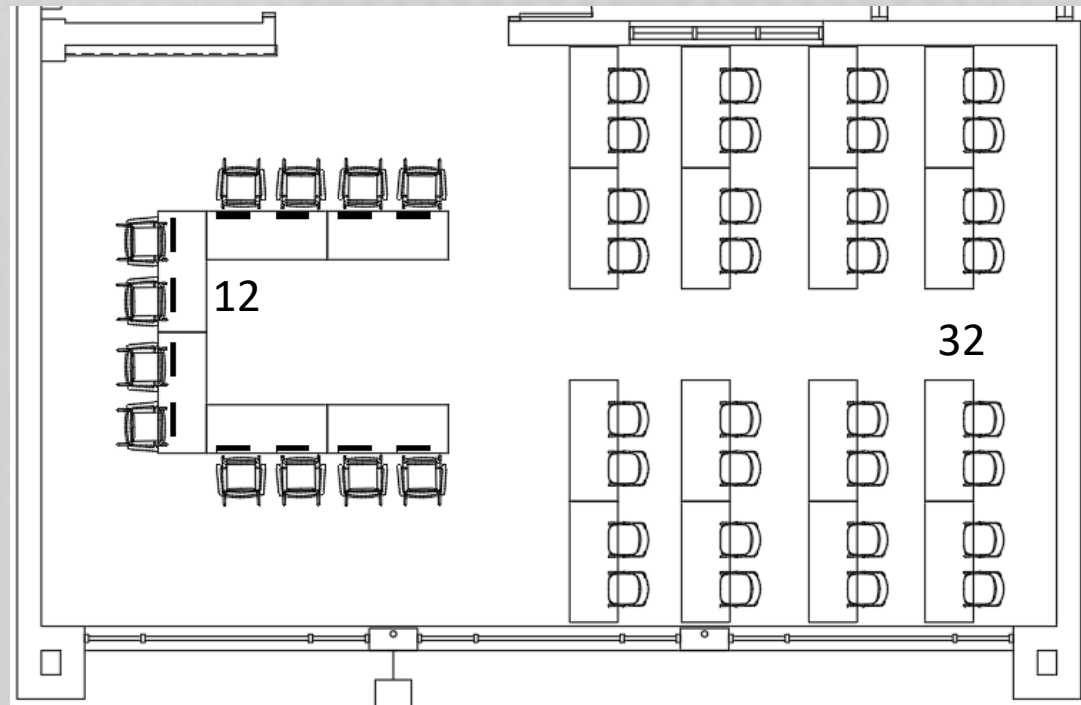

# MacGowan

MacGowan - Multipurpose Space (~52)

MacGowan - Classrooms (3 - 28 Students)

Armor Edge (Spray on edge)

MacGowan - District Board Meeting Room (44)

Task Chair

Nesting Chair

Flip top nesting tables

# Beech

**Beech** - Kindergarten Classroom (18 students)

Beech - 1<sup>st</sup> Grade Classroom (30 Students)