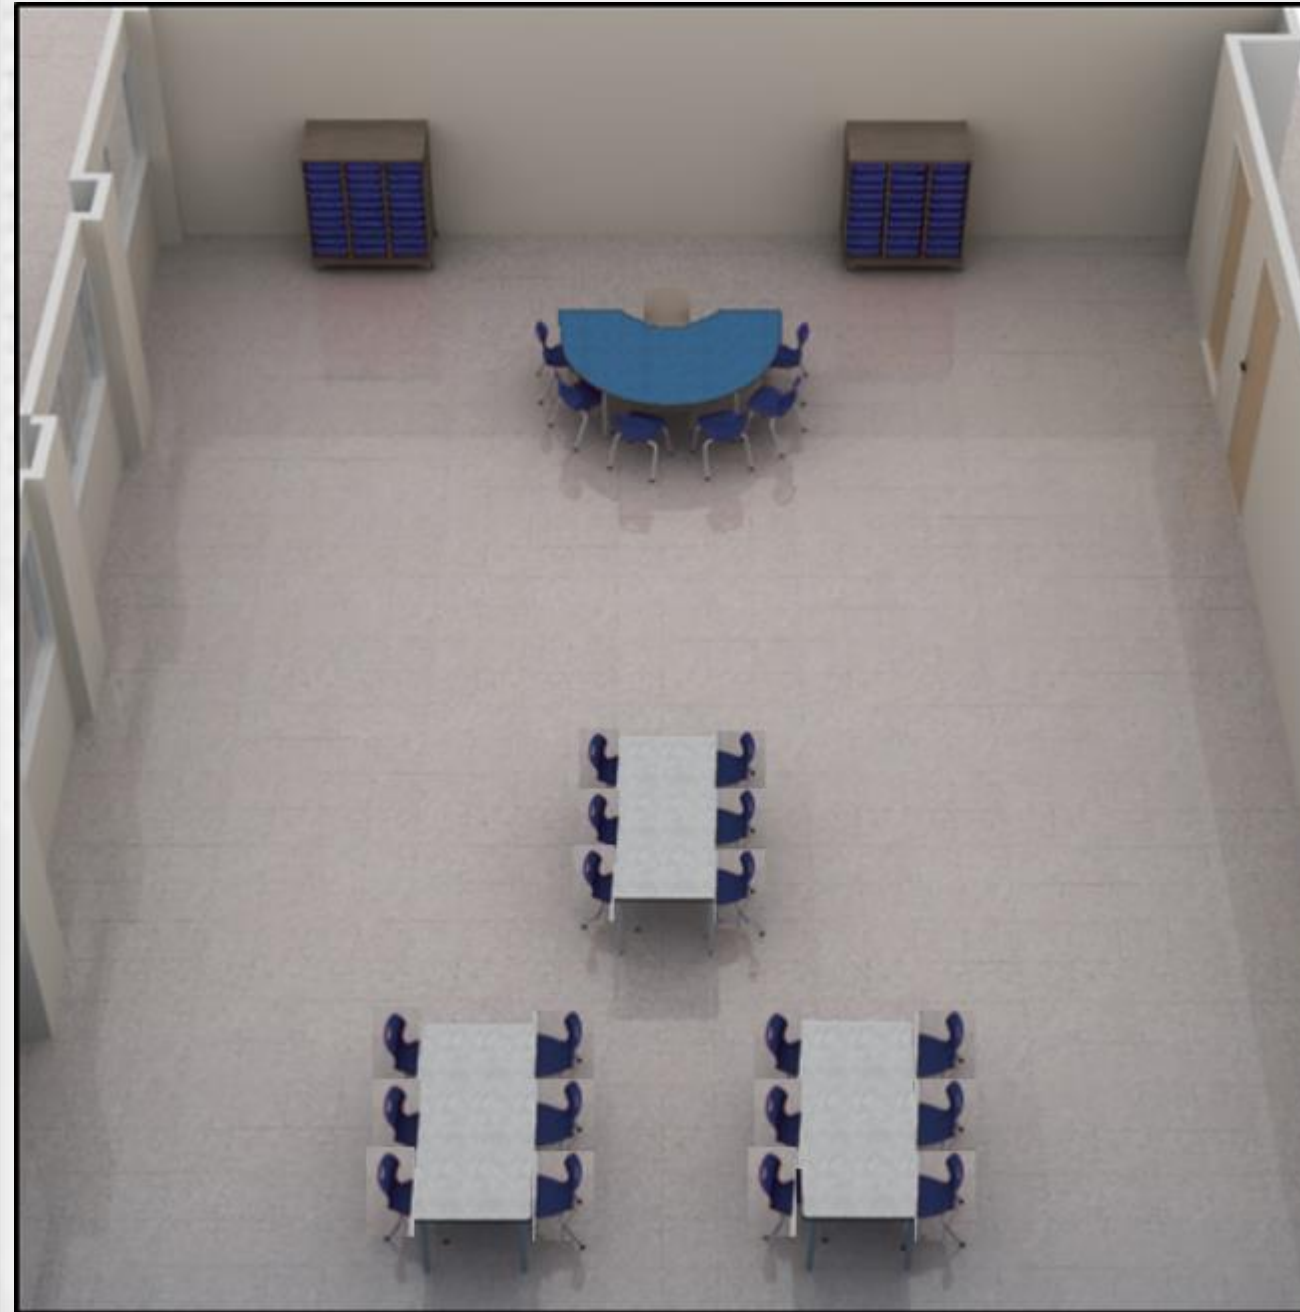

Hilbert- GSRP, Y-5, Kindergarten Classes (18 Students)